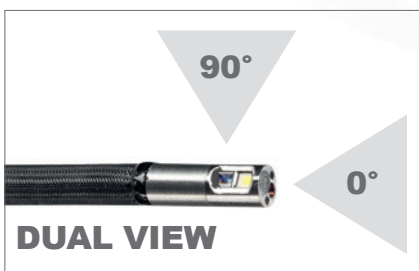

www.iteworld.com

IT CONCEPTS
IMAGING SOLUTIONS

XLED PRO

DUAL VIEW

Videoscope System

Technical data

iCAPTURE PRO

Display size: 7.0"
 Display resolution: 1024x600 Pixel
 Operating system: EIOS (Endoscopic Imaging Operating System)
 interface: USB
 Power supply, primary: Rechargeable Li-ion battery
 Power supply, secondary: 12V adapter (optional accessories)
 Storage: intern 16GB / USB (16GB in delivery)
 Video format: MPEG4 (.avi)
 Image format: BMP (.bmp), JPEG (.jpg), PNG (.png)

OTHER DATA

Ergonomics: rotatable + swiveling
 Weight: 1.28Kg
 Dimensions: see below
 Housing: Rugged PU with rubber shock protection
 Tip operating temperature: -25°C to +80°C /140°C less than 5 Minutes
 System operating temperature: -25°C to +46°C
 Storage temperature: -25°C to +60°C
 Relative humidity: 95% less than - non condensing

XLED PRO DUAL VIEW

Sensor AIT Advanced Image Sensor

PROBES (mm)	4,0	6,0
Working length (m)	1,5 - 4,0	1,5 - 7,5
Direction of view	0°/90°	0°/90°
Articulation (4-way)	4-way	4-way