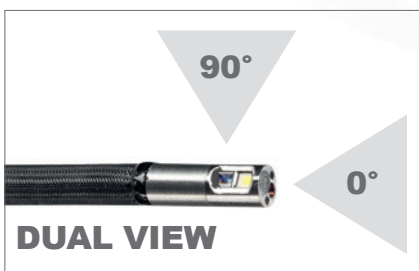

www.iteworld.com

IT CONCEPTS
IMAGING SOLUTIONS

XLED PRO

DUAL VIEW

Videoscope System